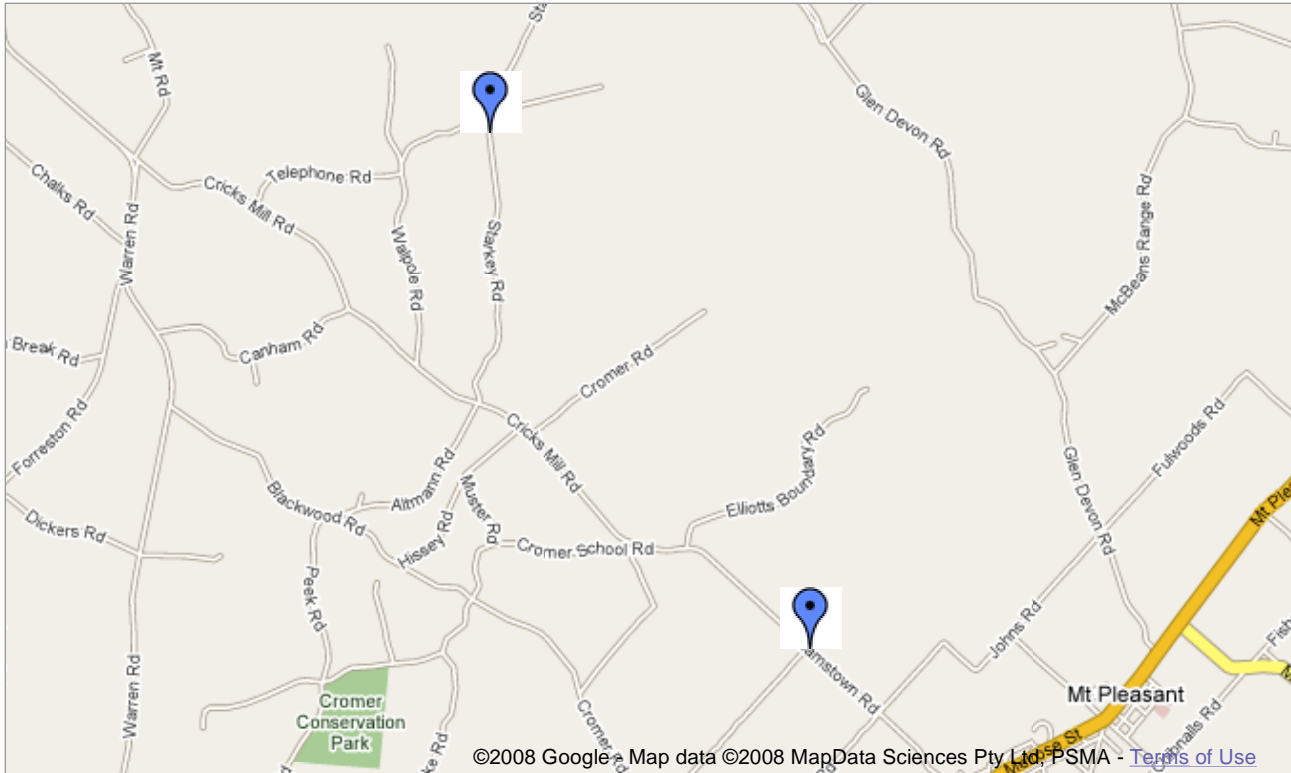

To see all the details that are visible on the screen, use the "Print" link next to the map.

[Create new map](#) - [Browse the directory](#)

Created by me

- [Monarto Base](#)
- [Starkeys](#)
- [Truro Base](#)
- [Truro SA](#)

Starkeys

On the Williamstown/Cricks Mill Road 5km from Mt Pleasant turn off. Starkey Road on north side of road.

0 views - Public

Created on Mar 15 - Updated 19 hours ago

By [shireve5](#)

[Rate this map](#) - [Write a comment](#)

[Starkey Rd](#)

On the north side of Williamstown/Cricks Mill Road, 5km from the Mt Pleasant turnoff

[Williamstown Rd](#)

On the Williamstown/Cricks Mill road 5km from Mt Pleasant turnoff