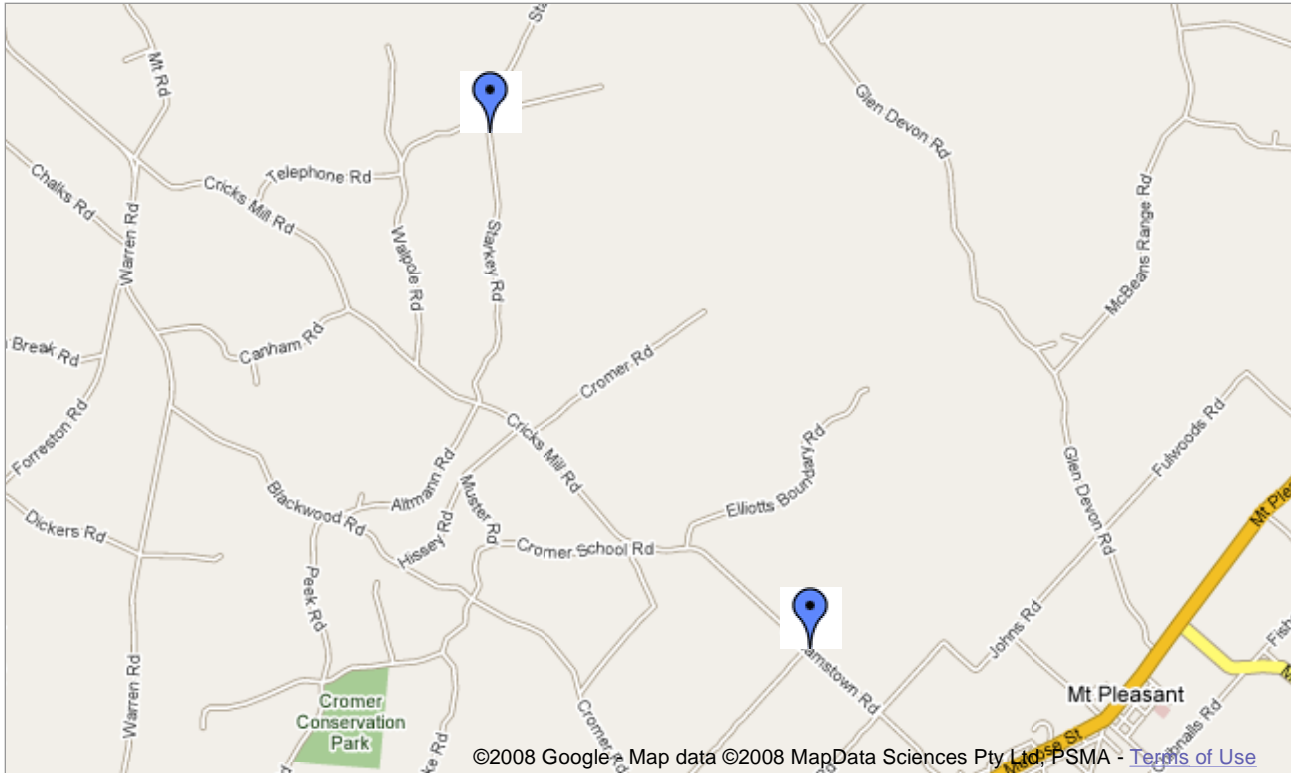

To see all the details that are visible on the screen, use the "Print" link next to the map.

©2008 Google - Map data ©2008 MapData Sciences Pty Ltd, PSMA - [Terms of Use](#)

[Create new map](#) - [Browse the directory](#)

Created by me

- ☐ [Monarto Base](#)
- ☒ [Starkeys](#)
- ☐ [Truro Base](#)
- ☐ [Truro SA](#)

Starkeys

On the Williamstown/Cricks Mill Road 5km from Mt Pleasant turn off. Starkey Road on north side of road.

0 views - Public
Created on Mar 15 - Updated 19 hours ago
By [shireve5](#)
[Rate this map](#) - [Write a comment](#)

- [Starkey Rd](#)
  On the north side of Williamstown/Cricks Mill Road, 5km from the Mt Pleasant turnoff
- [Williamstown Rd](#)
  On the Williamstown/Cricks Mill road 5km from Mt Pleasant turnoff