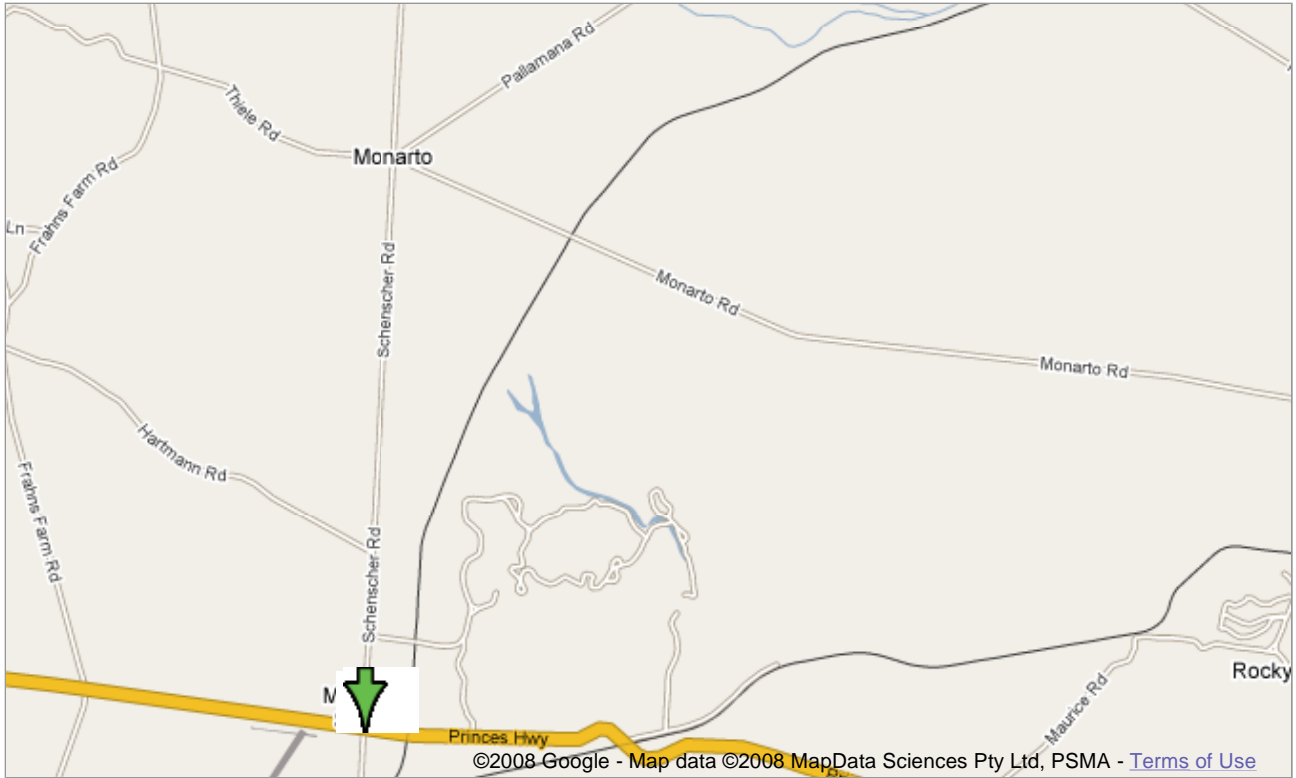

To see all the details that are visible on the screen, use the "Print" link next to the map.

[Create new map](#) - [Browse the directory](#)

Created by me

- [Monarto Base](#)
- [Starkeys](#)
- [Truro Base](#)
- [Truro SA](#)

Monarto Base

0 views - Public
 Created on Mar 16 - Updated < 1 minute ago
 By [shireve5](#)
[Rate this map](#) - [Write a comment](#)

[Monarto South SA](#)