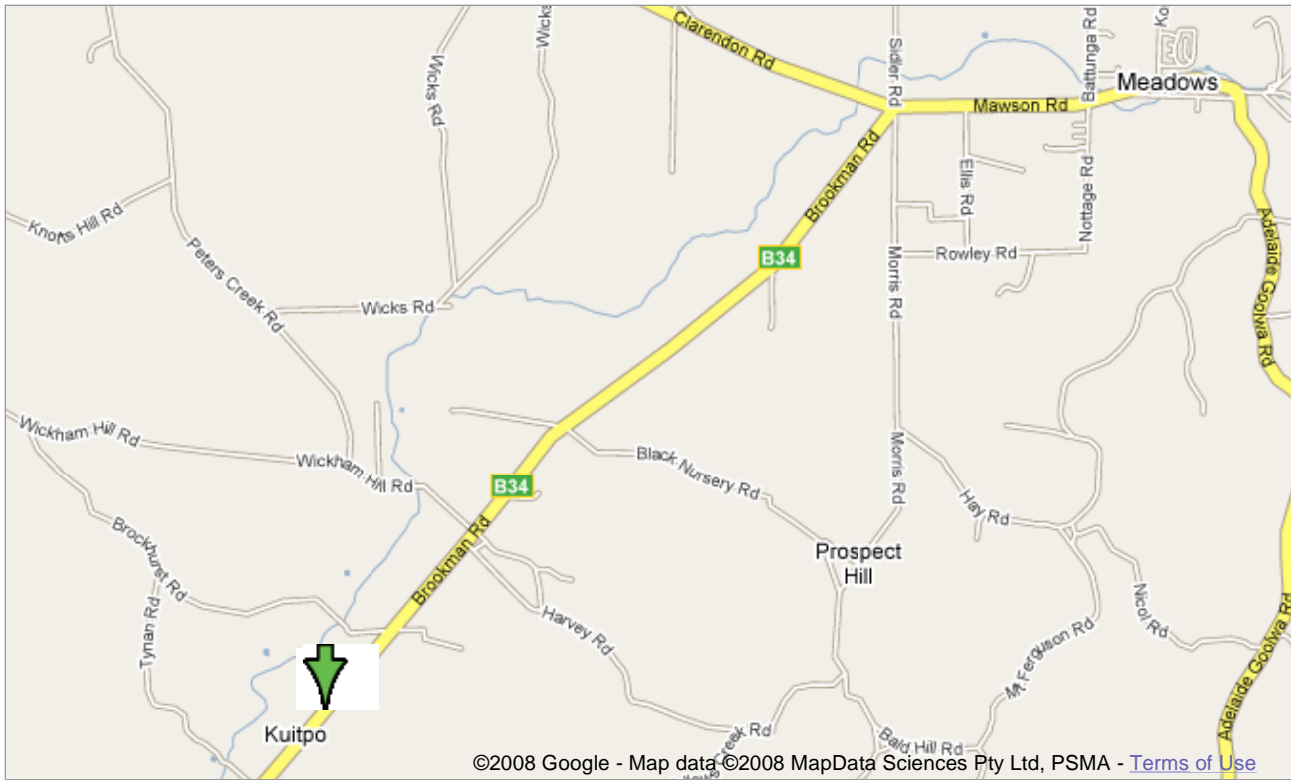

To see all the details that are visible on the screen, use the "Print" link next to the map.

©2008 Google - Map data ©2008 MapData Sciences Pty Ltd, PSMA - [Terms of Use](#)

[Create new map](#) - [Browse the directory](#)

Created by me

- ☒ [Kuitpo Forest](#)
- ☐ [Monarto Base](#)
- ☒ [Starkeys](#)
- ☐ [Truro Base](#)

Kuitpo Forest

0 views - Public
Created on Mar 16 - Updated < 1 minute ago
By [shireve5](#)
[Rate this map](#) - [Write a comment](#)

[Brookman Rd](#)
Kuitpo SA 5172